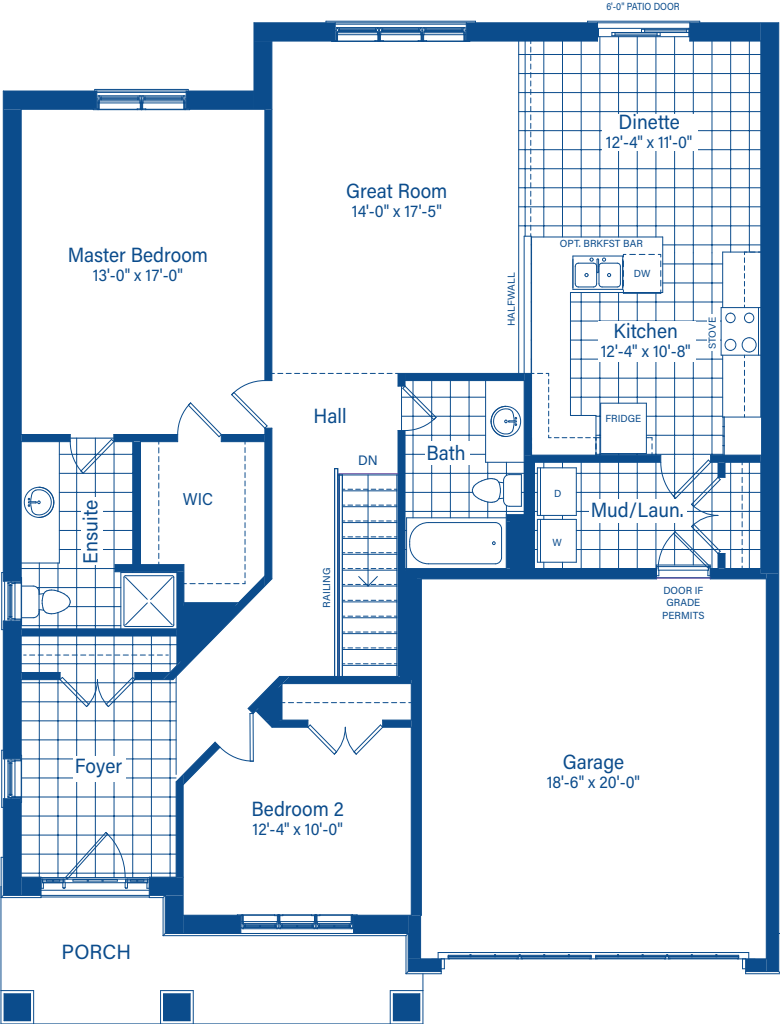

GLASGOW

1584 SQ.FT.

ELEVATION H

GLASGOW

ELEVATION G

DEVONLEIGH HOMES

WEB: DevonleighHomes.com

Plans and specifications are subject to change without notice.
All renderings and photographs are artist's concept. E&O.E.

BASEMENT

MAIN FLOOR