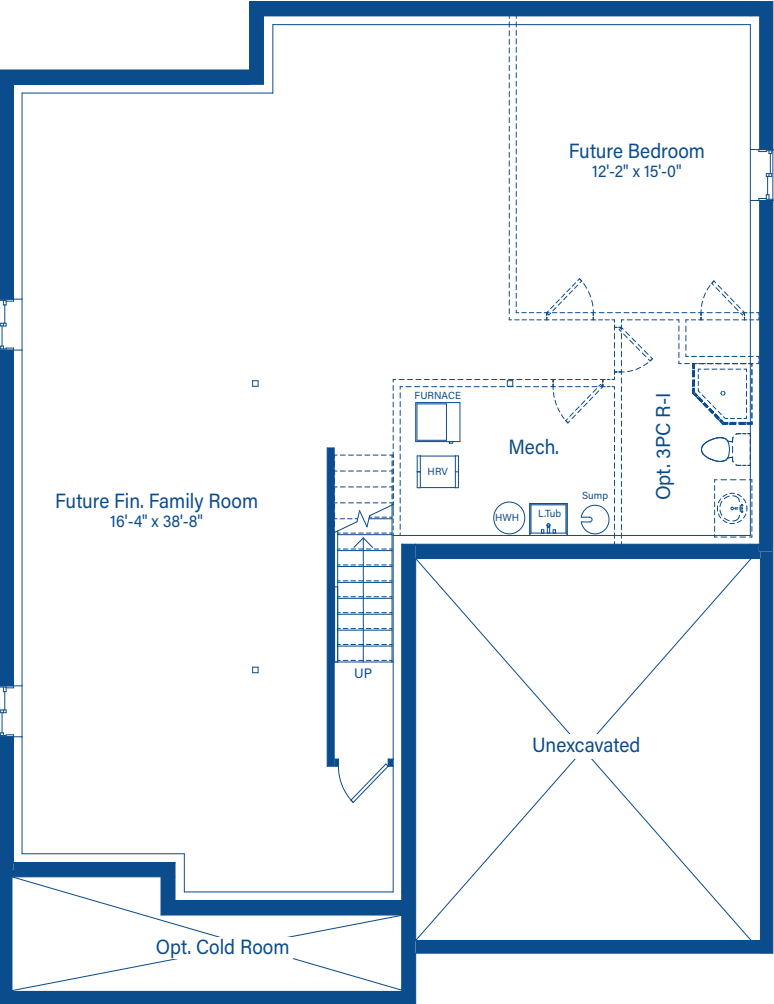

GLASGOW

1584 SQ.FT.

ELEVATION H

GLASGOW

ELEVATION G

DEVONLEIGH HOMES

WEB: DevonleighHomes.com

Plans and specifications are subject to change without notice.
All renderings and photographs are artist's concept. E&O.E.

BASEMENT

MAIN FLOOR